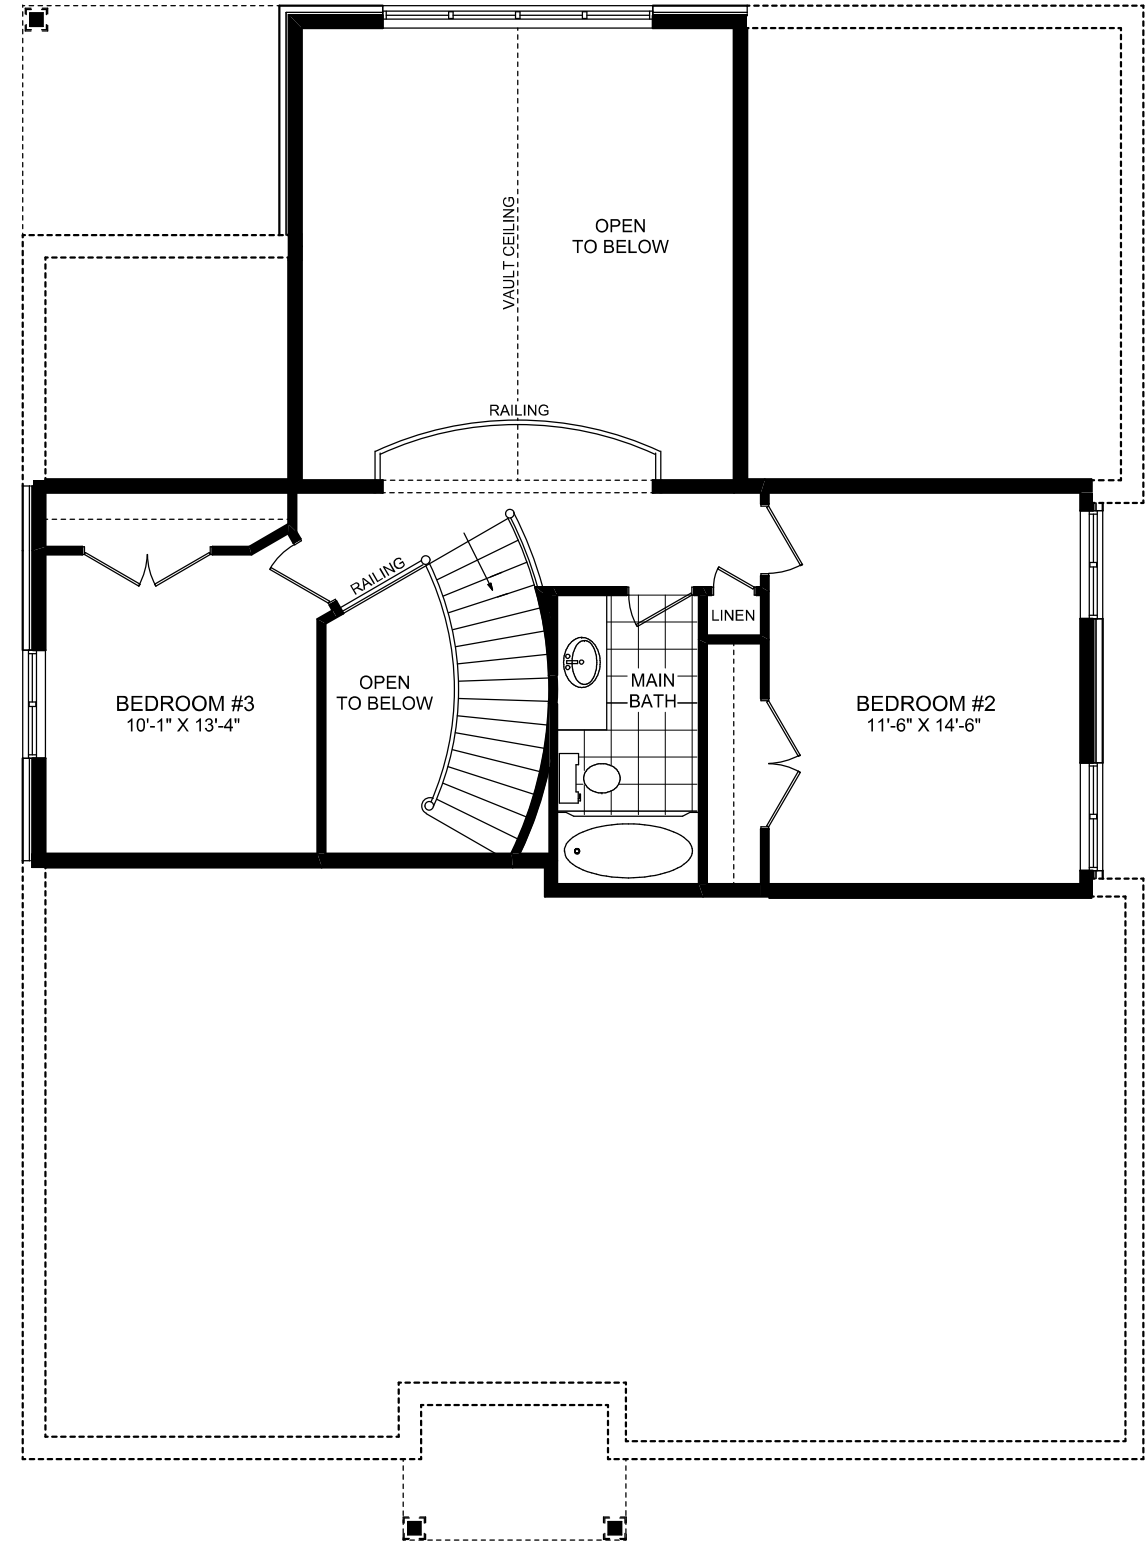

THE WHISTLER ELEV. B

2301 SQ.FT.

FRONT ELEVATION

REAR ELEVATION

THE WHISTLER ELEV. B

2301 SQ.FT.

FIRST FLOOR PLAN

SECOND FLOOR PLAN