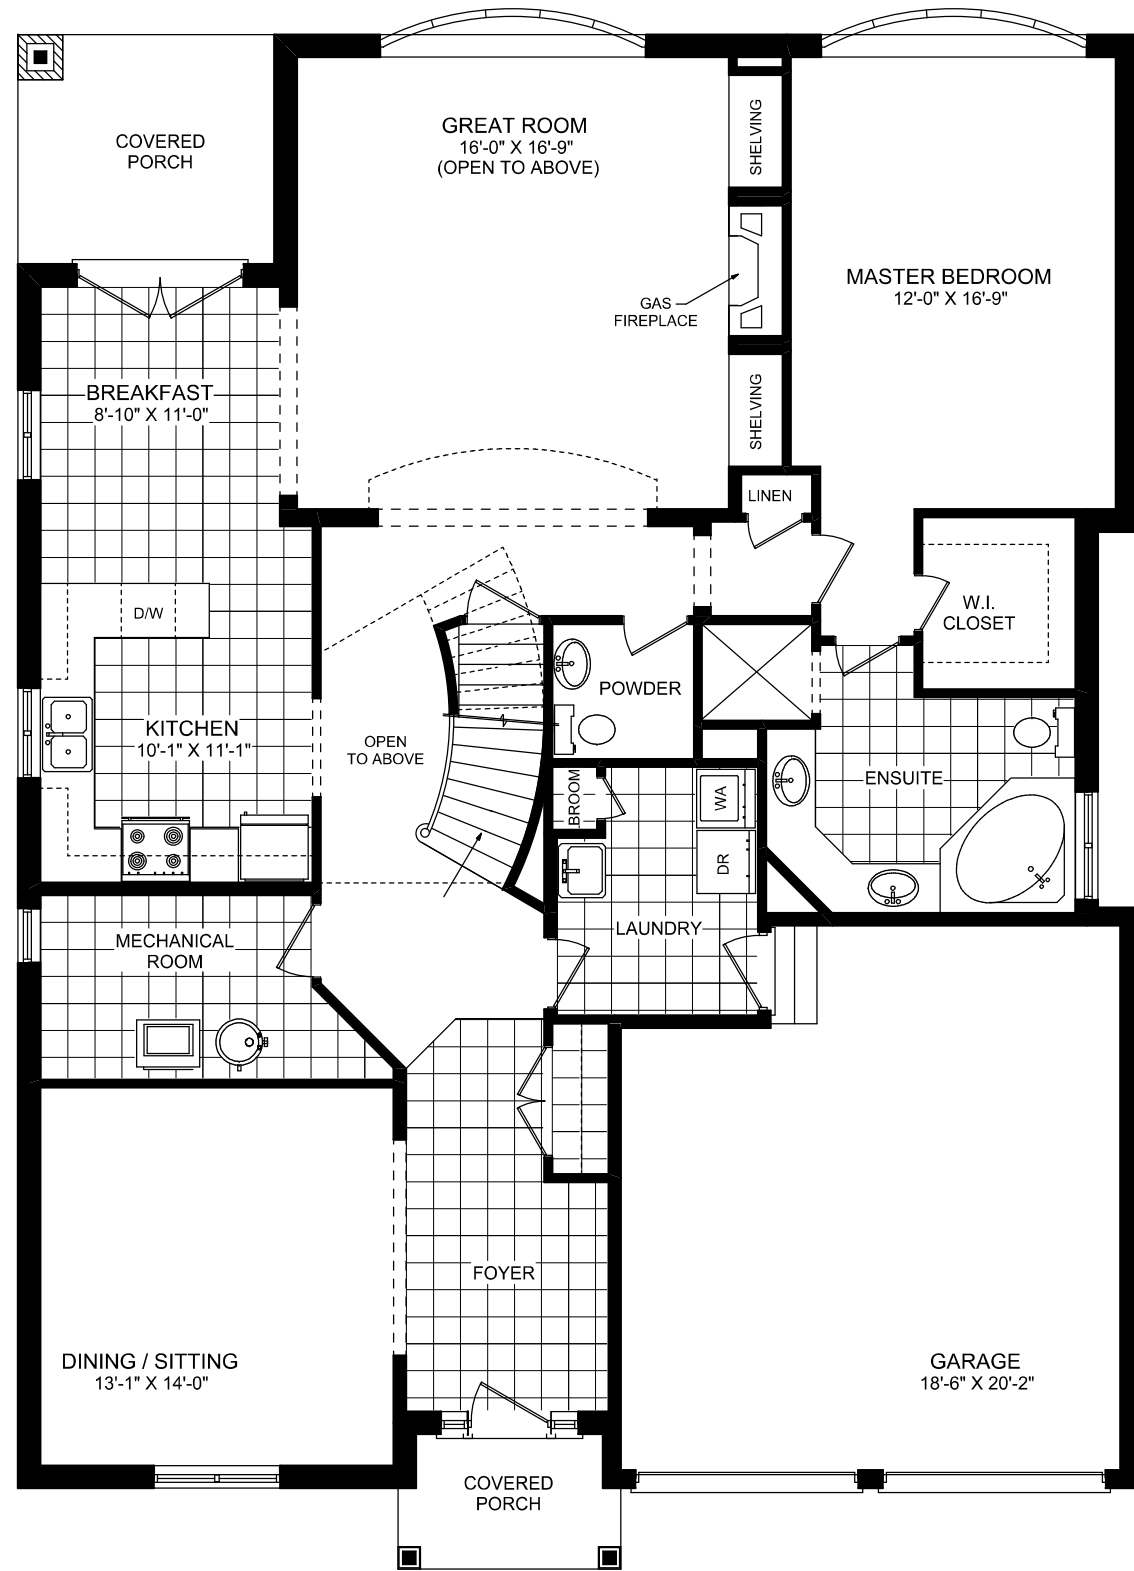

THE WHISTLER ELEV. B

2301 SQ.FT.

FRONT ELEVATION

REAR ELEVATION

THE WHISTLER ELEV. B

2301 SQ.FT.

FIRST FLOOR PLAN

SECOND FLOOR PLAN