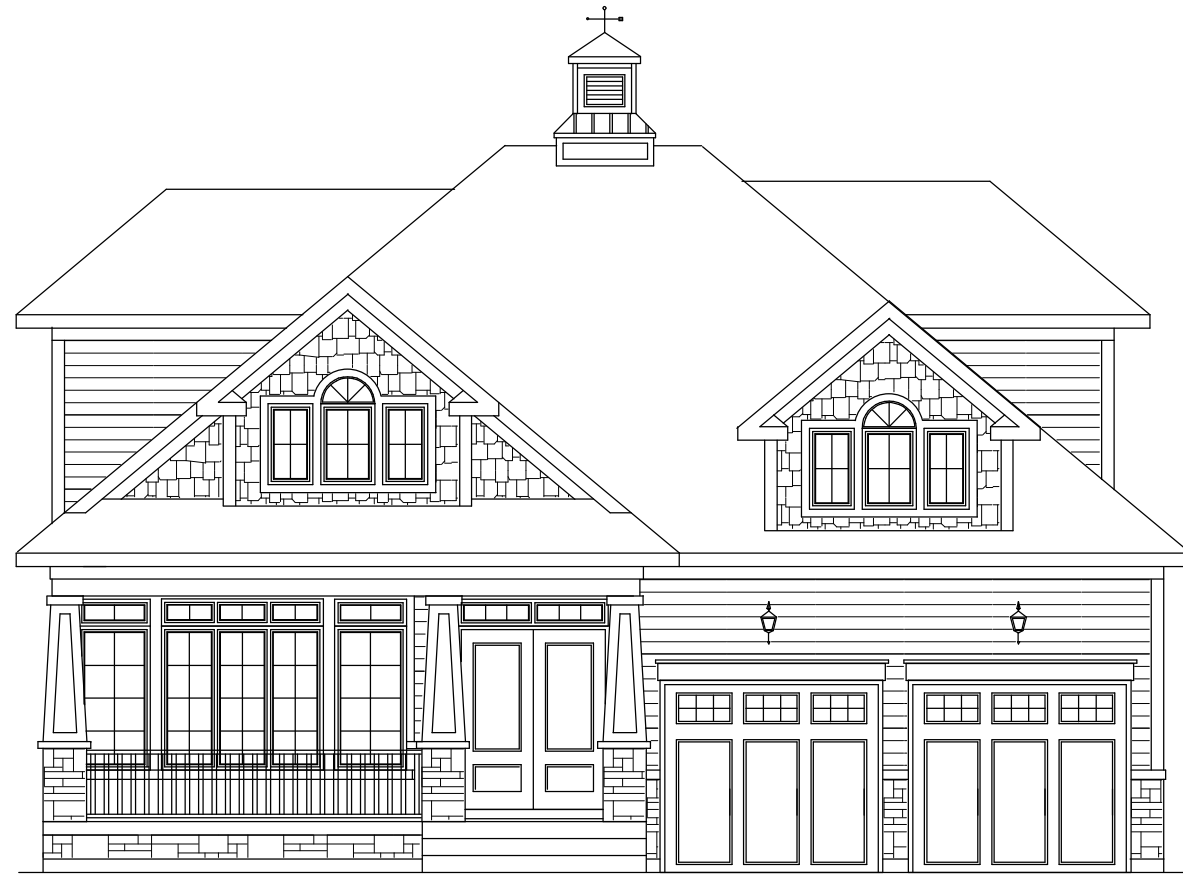

# THE WHISTLER ELEV. A

2301 SQ.FT.

FRONT ELEVATION

REAR ELEVATION

# THE WHISTLER ELEV. A

## 2301 SQ.FT.