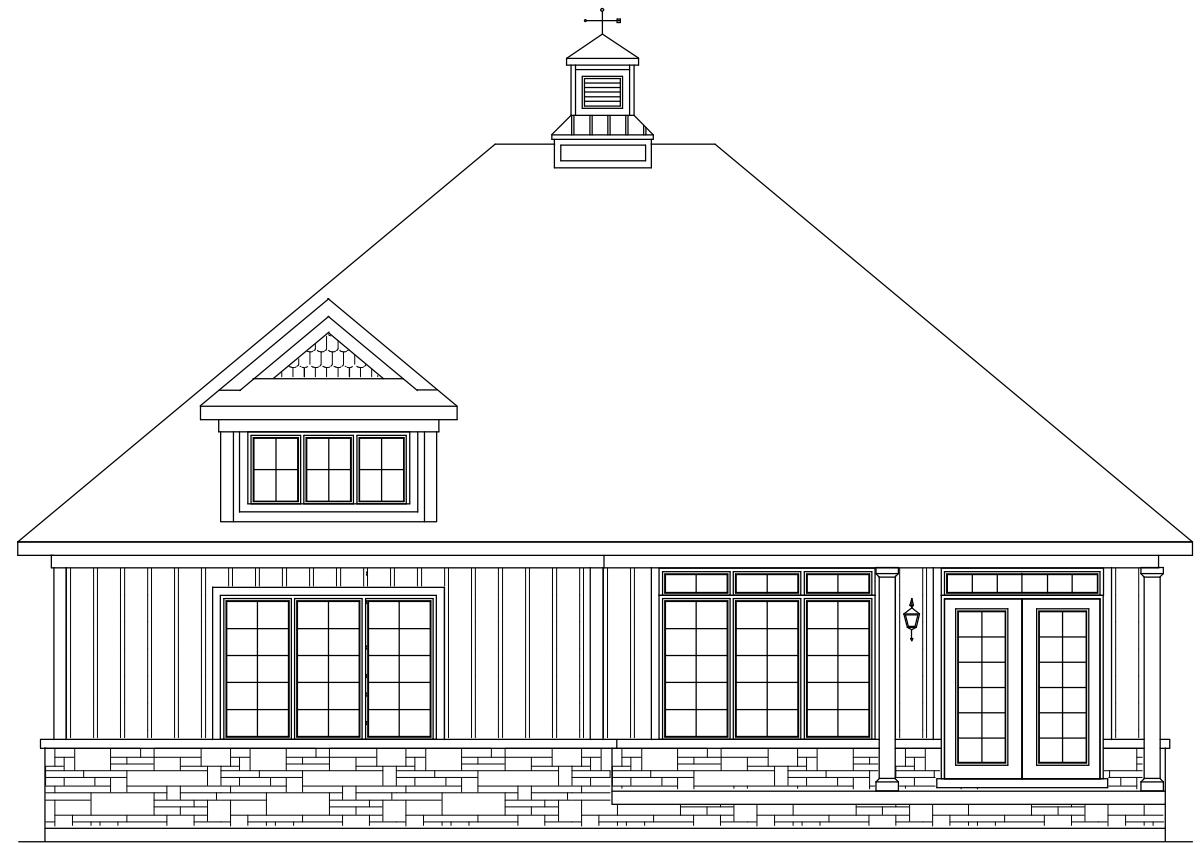

THE STOWE ELEV. B

1578 SQ.FT.

FRONT ELEVATION

REAR ELEVATION

THE STOWE ELEV. B

1578 SQ.FT.