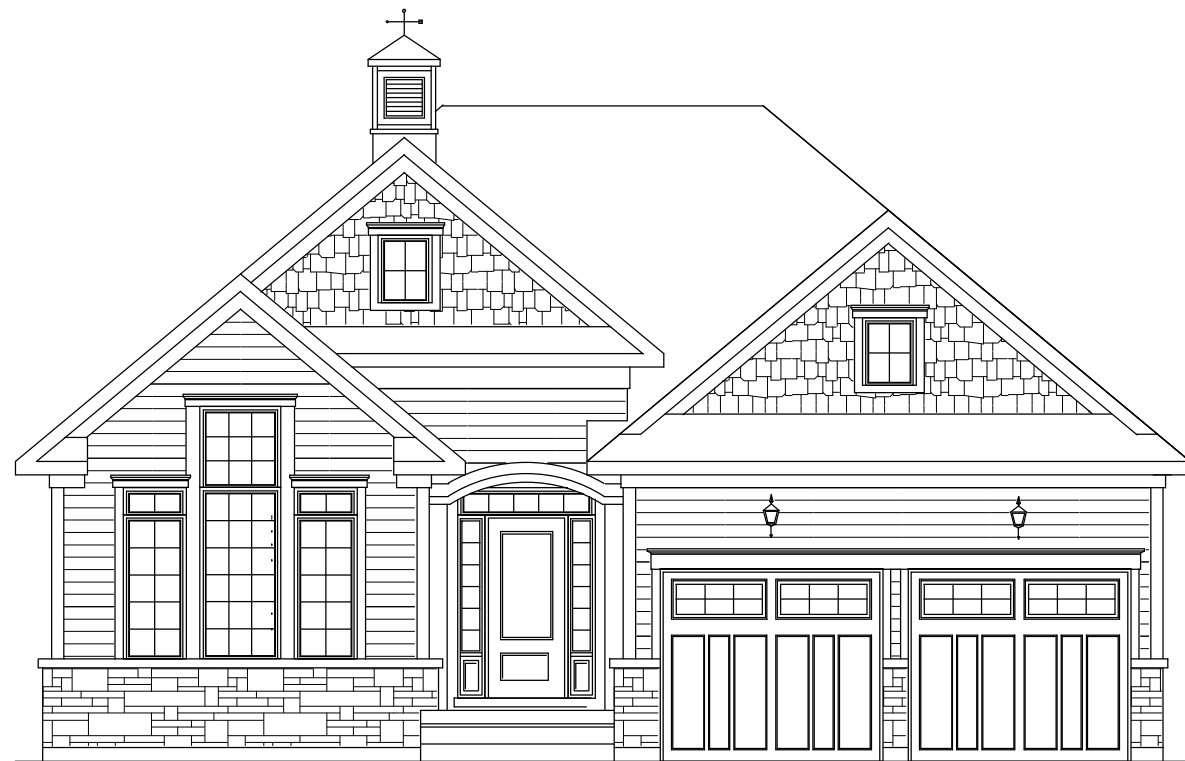

THE STOWE ELEV. A

1586 SQ.FT.

FRONT ELEVATION

REAR ELEVATION

THE STOWE ELEV. A

1586 SQ.FT.