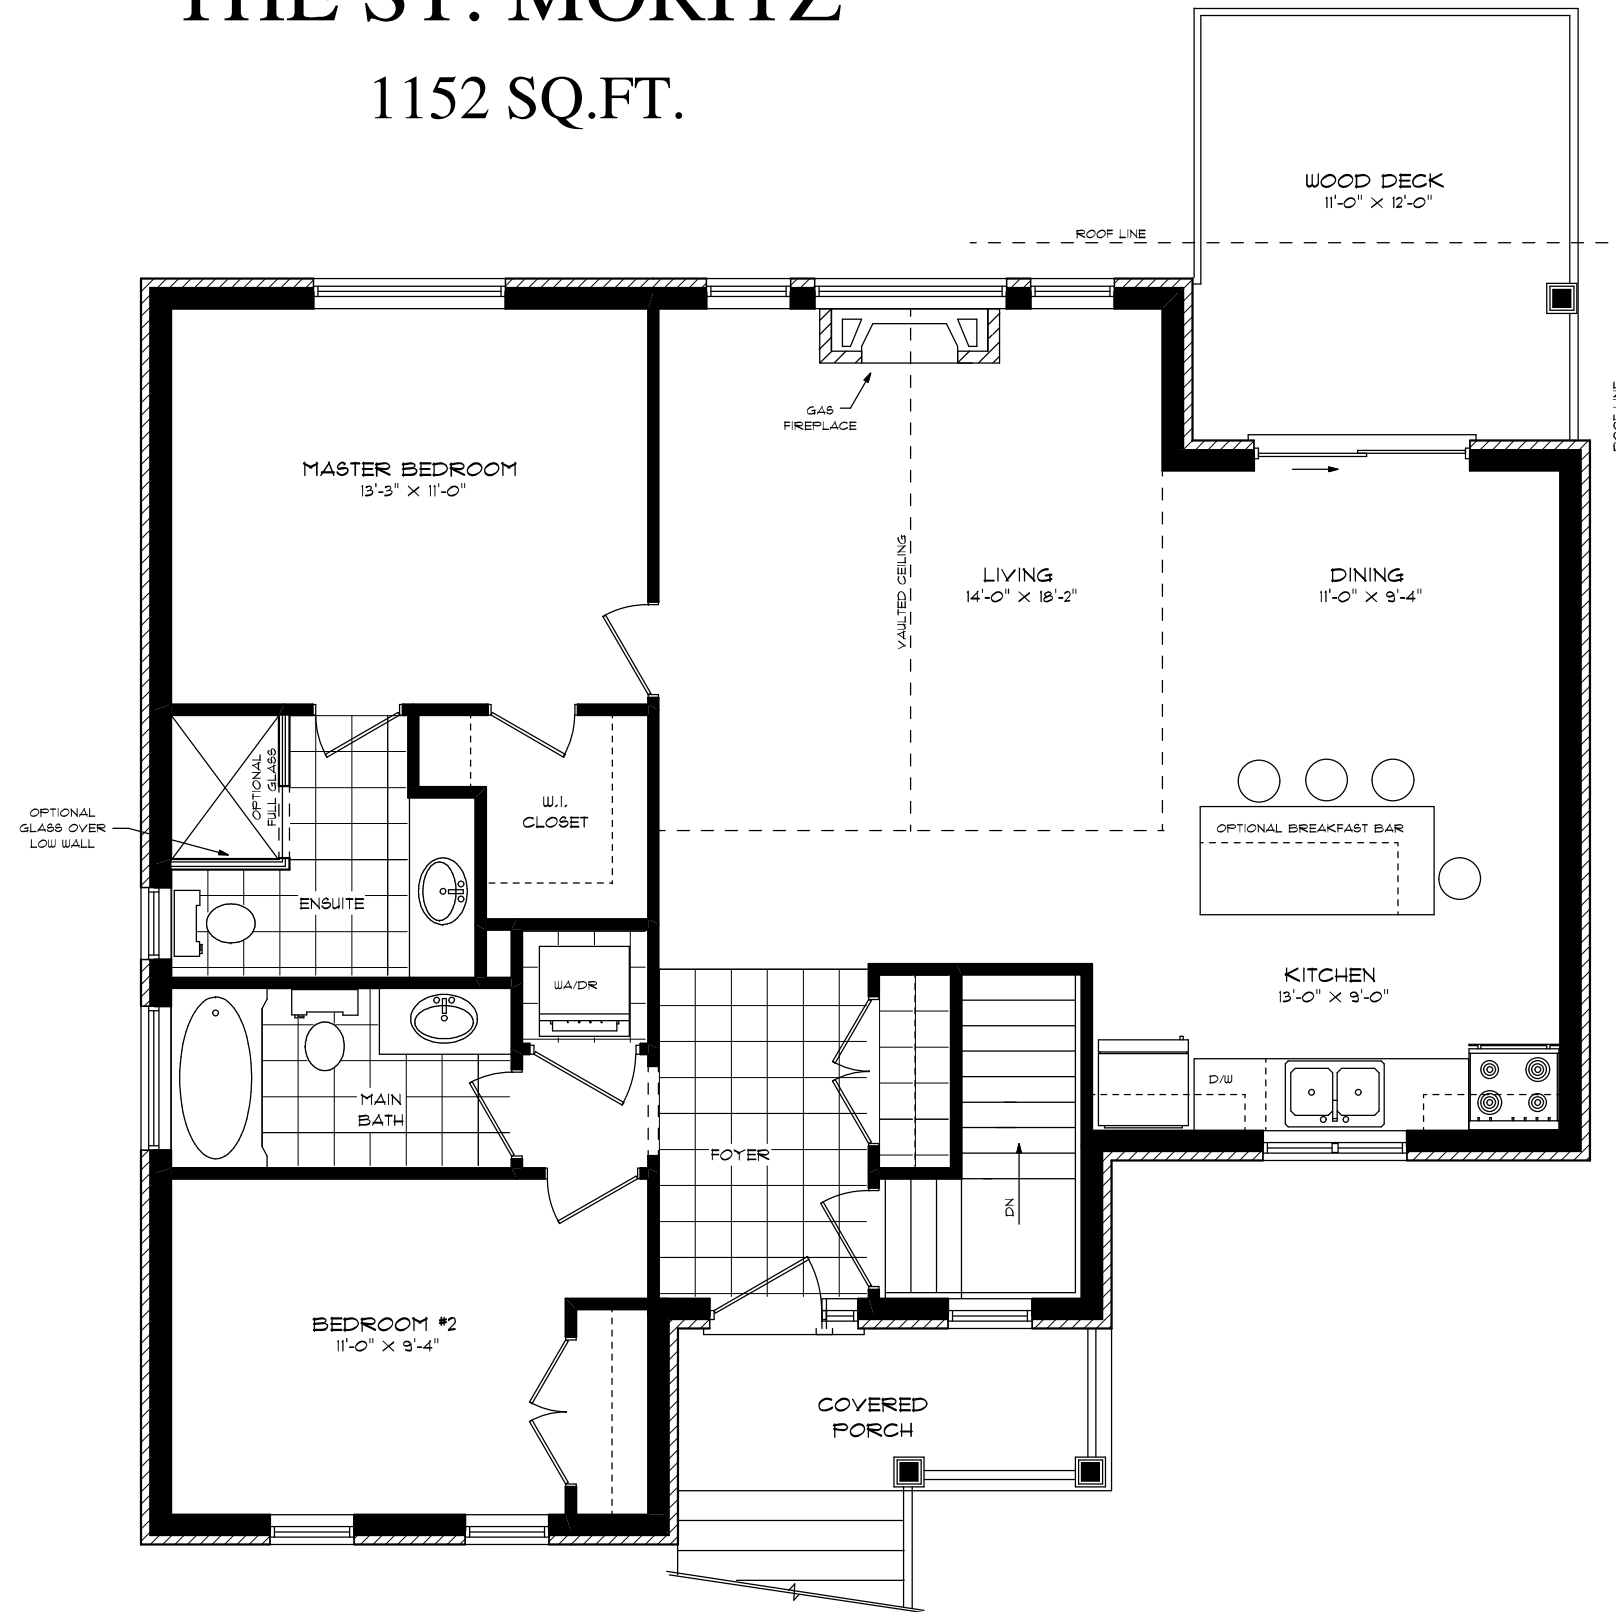

"THE ST. MORITZ"

1152 SQ.FT.

FRONT ELEVATION

REAR ELEVATION

"THE ST. MORITZ"

1152 SQ.FT.

FIRST FLOOR PLAN

BASEMENT PLAN