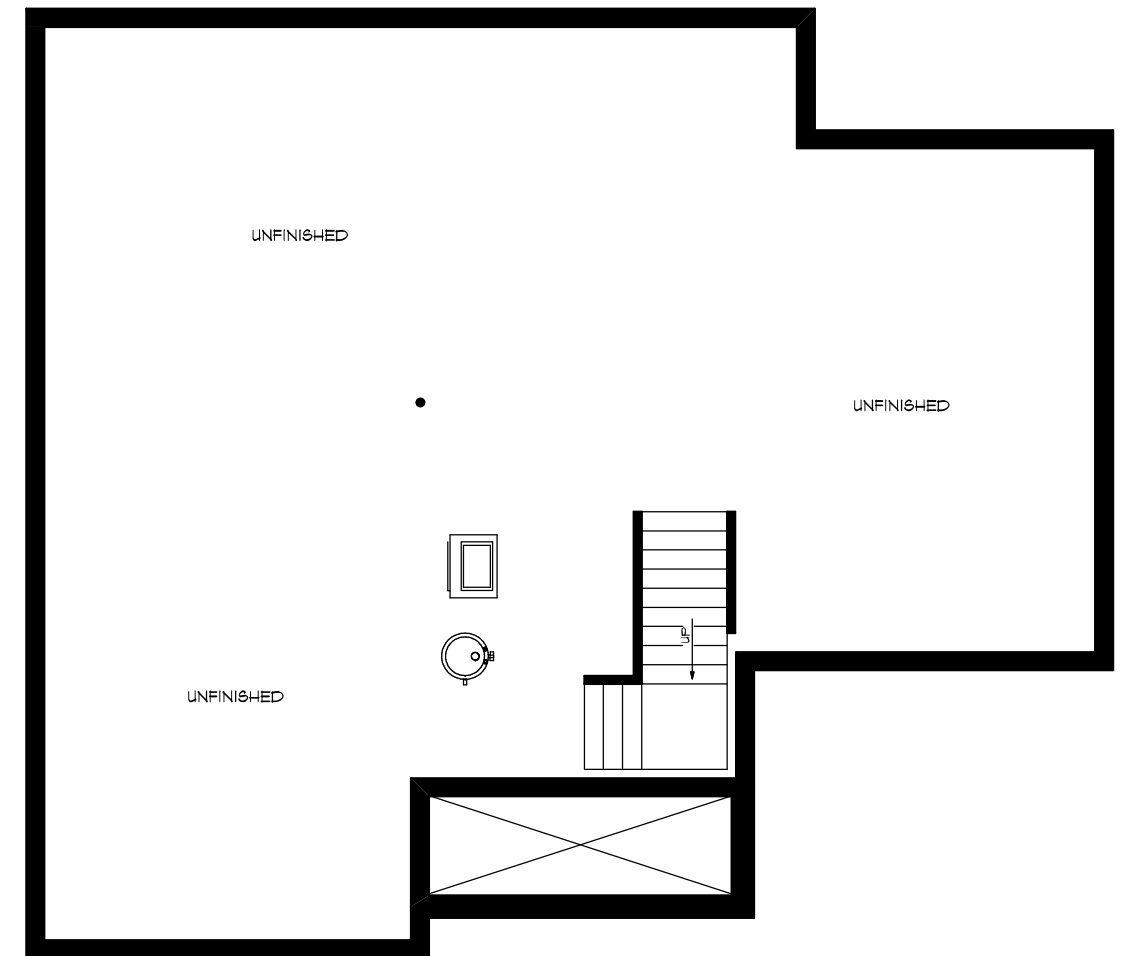

"THE ST. MORITZ"

1152 SQ.FT.

FRONT ELEVATION

REAR ELEVATION

"THE ST. MORITZ"

1152 SQ.FT.

FIRST FLOOR PLAN

BASEMENT PLAN