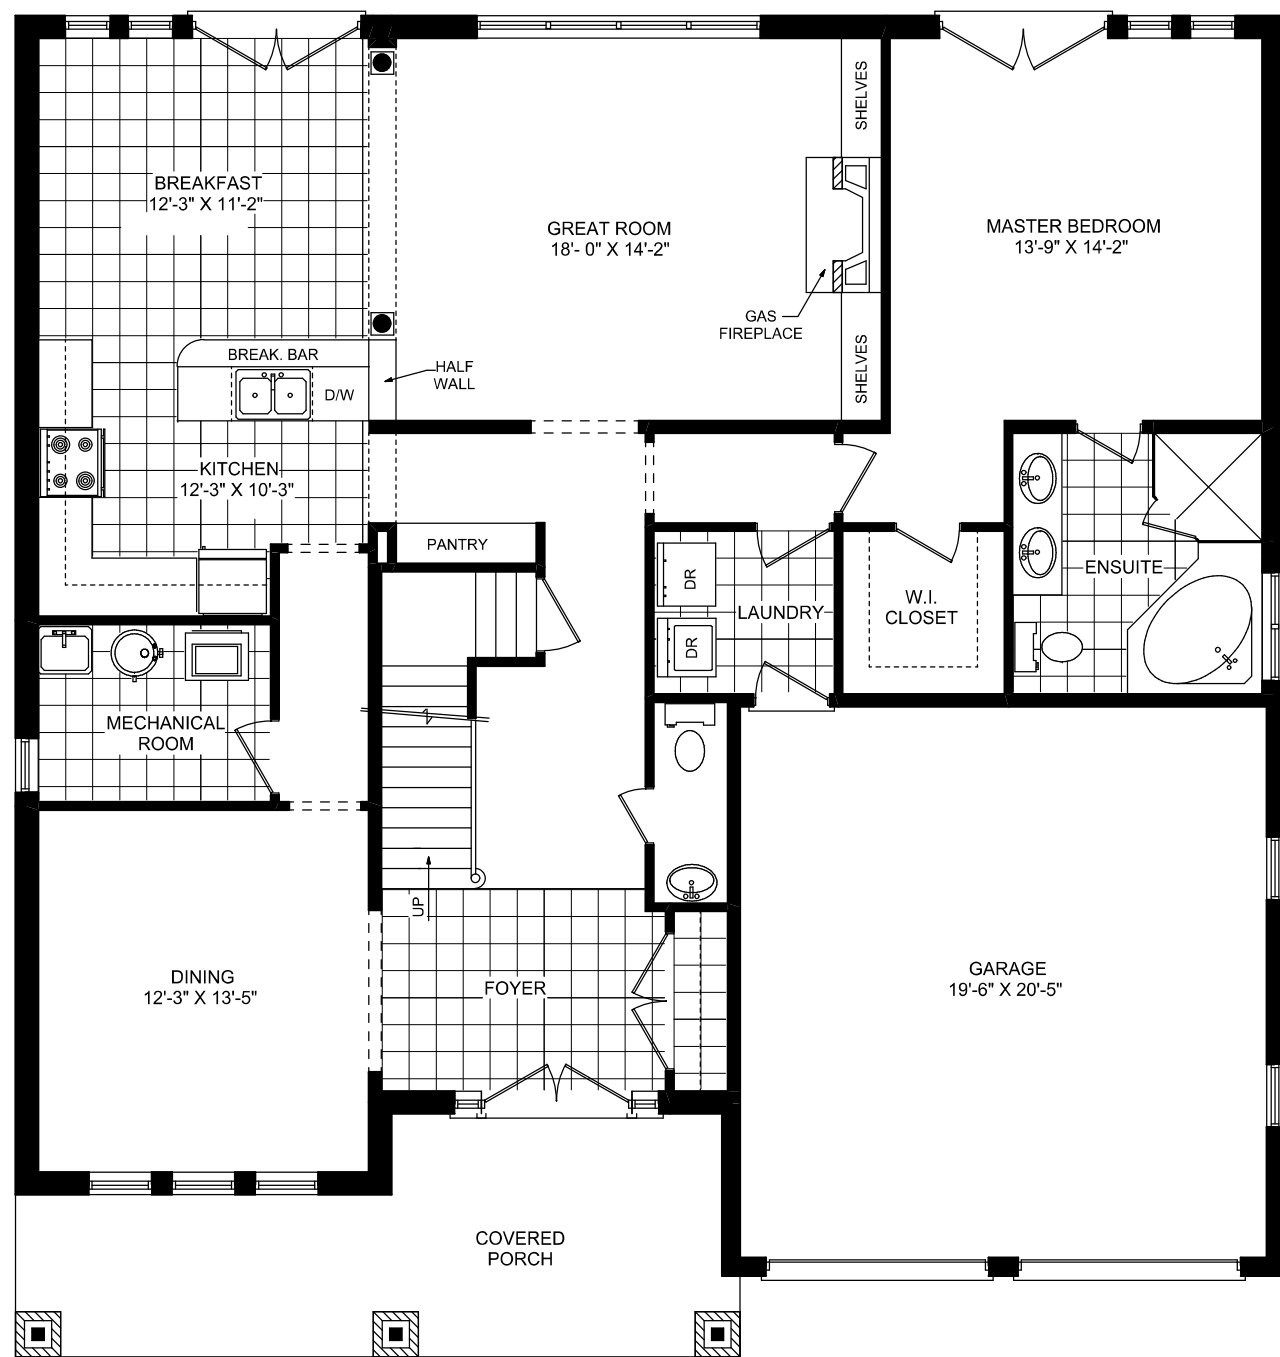

THE PINEHURST ELEV. A

2658 SQ.FT.

FIRST FLOOR PLAN

SECOND FLOOR PLAN

THE PINEHURST ELEV. A

2658 SQ.FT.

FRONT ELEVATION

REAR ELEVATION