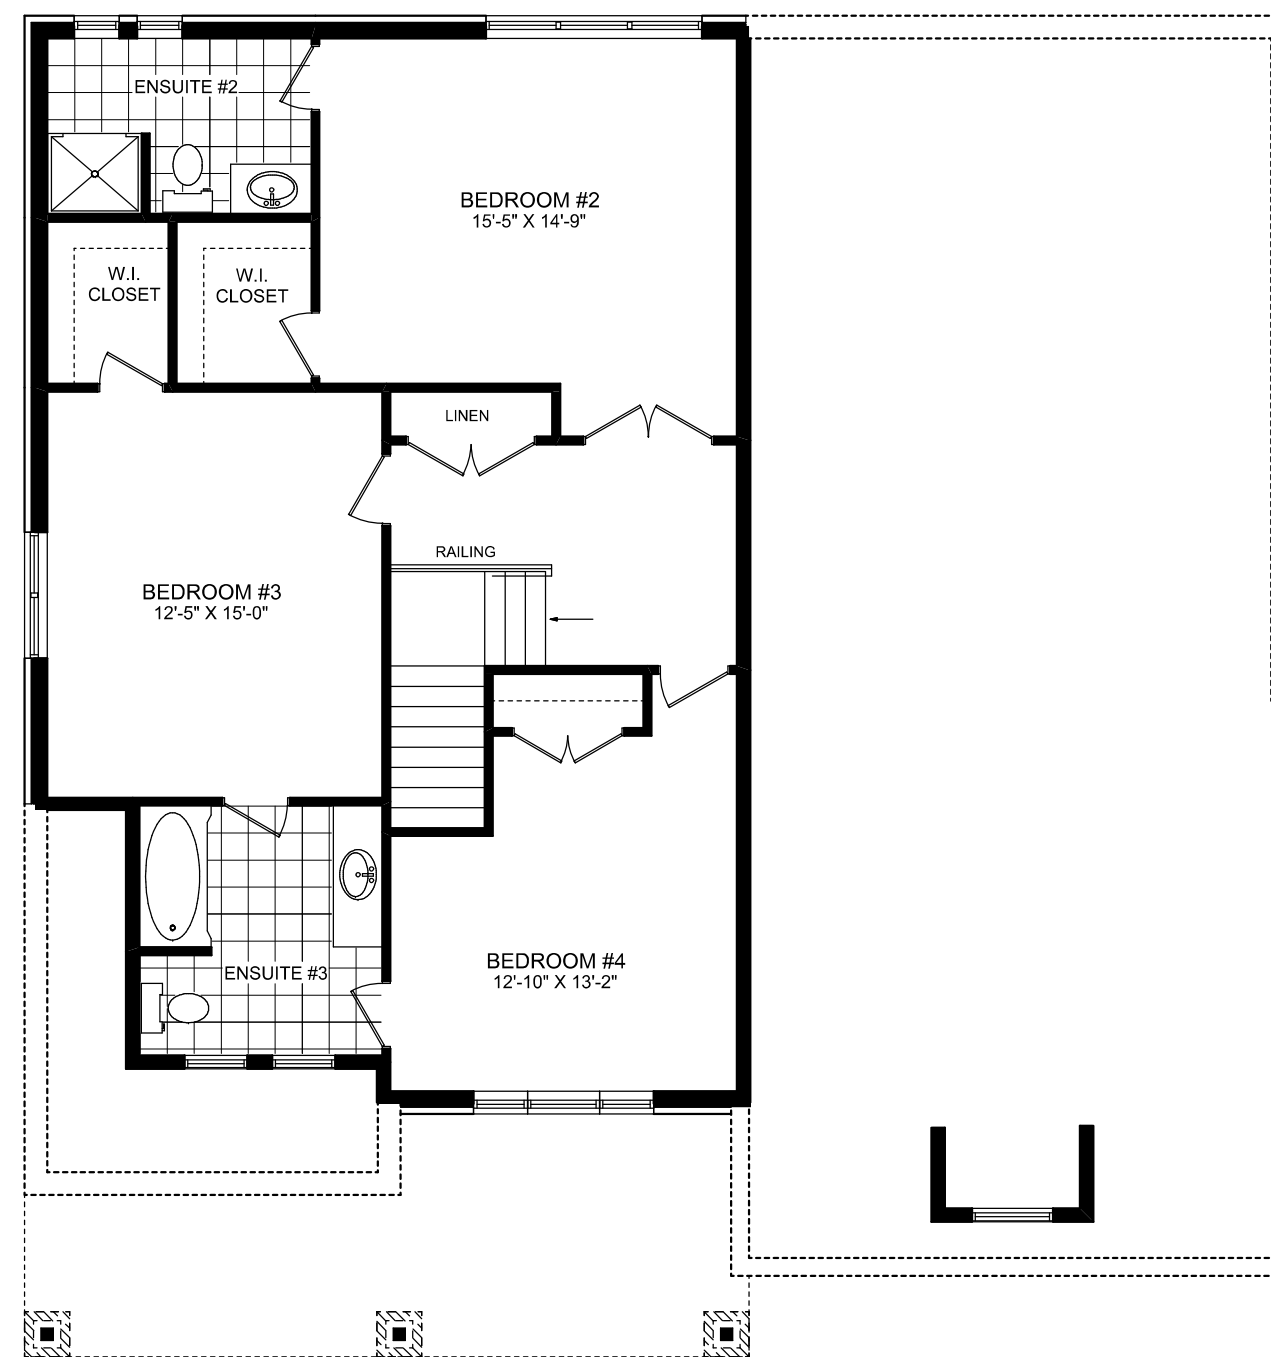

THE PINEHURST ELEV. A

2658 SQ.FT.

FIRST FLOOR PLAN

SECOND FLOOR PLAN

THE PINEHURST ELEV. A

2658 SQ.FT.

FRONT ELEVATION

REAR ELEVATION