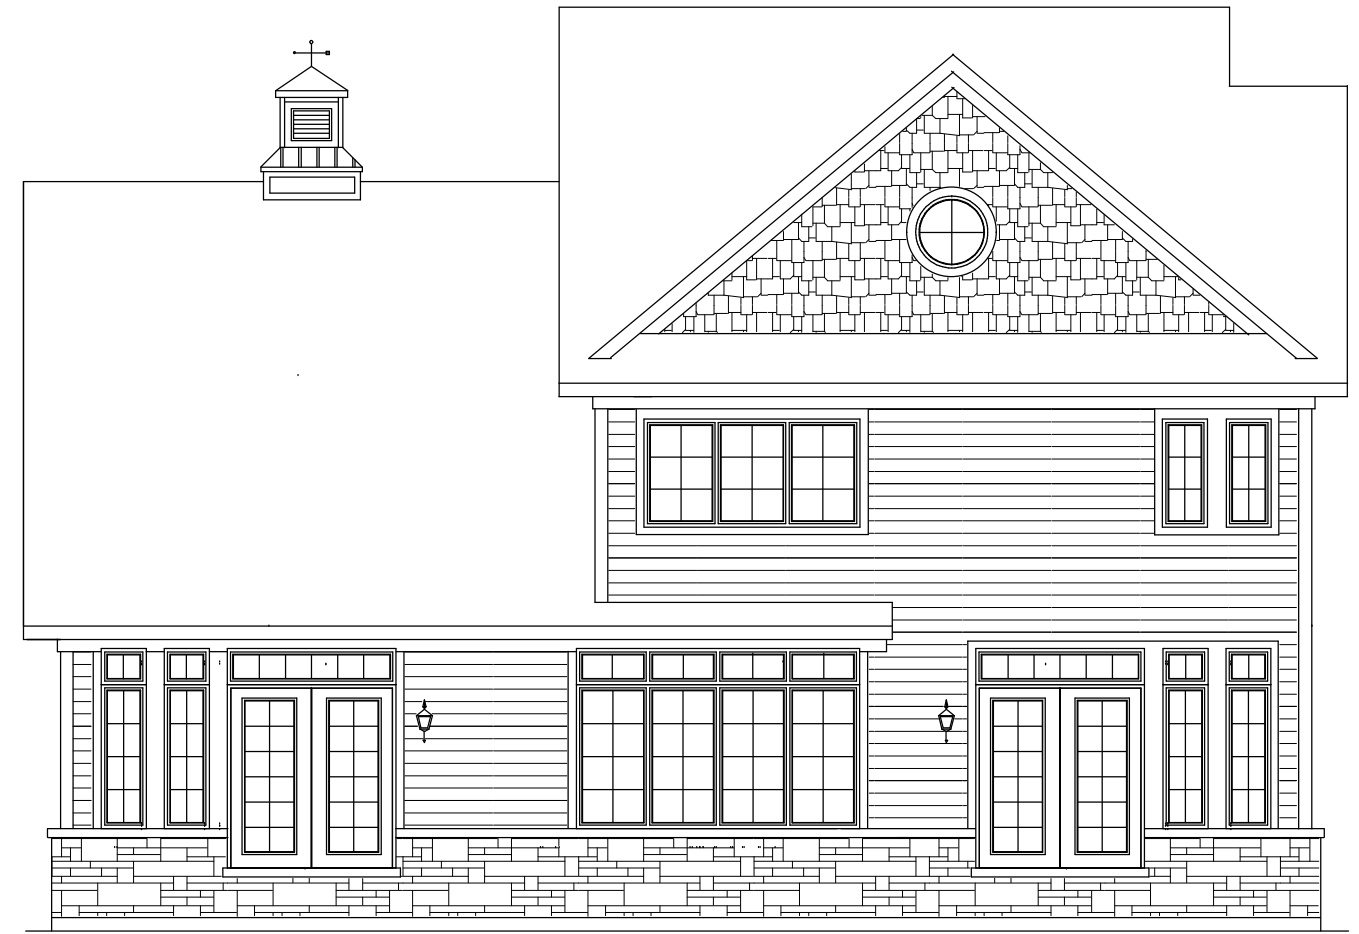

THE PINEHURST ELEV. A

2658 SQ.FT.

FIRST FLOOR PLAN

SECOND FLOOR PLAN

THE PINEHURST ELEV. A

2658 SQ.FT.

FRONT ELEVATION

REAR ELEVATION